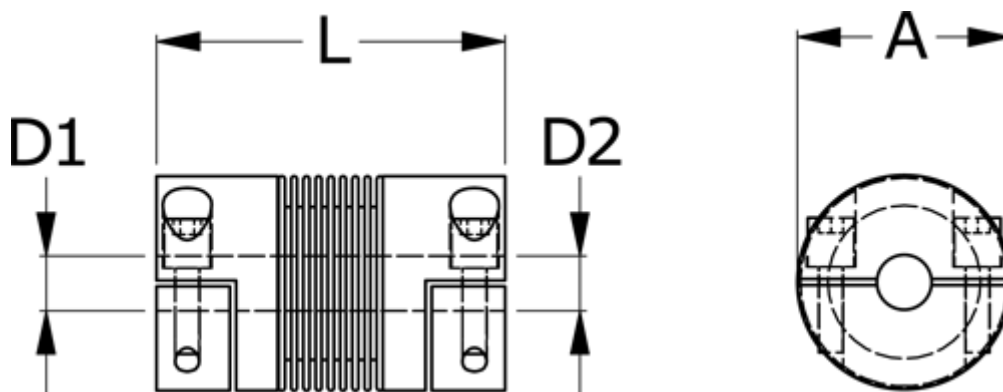

# Data Sheet

Article number: 33302H00200381214

Description: Bellow coupling type 2H size20  
Length 38 mm, bore 12/14 mm

## Measures

A	= 25
D1	= 12
D2	= 14
L	= 38
Nom. torque NM (Tkn)	= 2